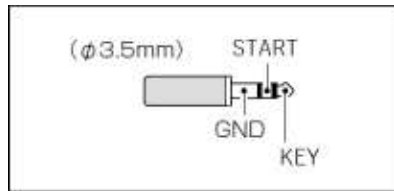

IC-705 TUNER Plug

to IC-705
TUNER Jack

to Elecraft T1
Remote Jack

BS170

2SC1815 (TOSHIBA)