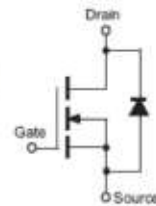

IC-705 TUNER Plug

to IC-705
TUNER Jack

to Elecraft T1
Remote Jack

BS170

2SC1815 (TOSHIBA)