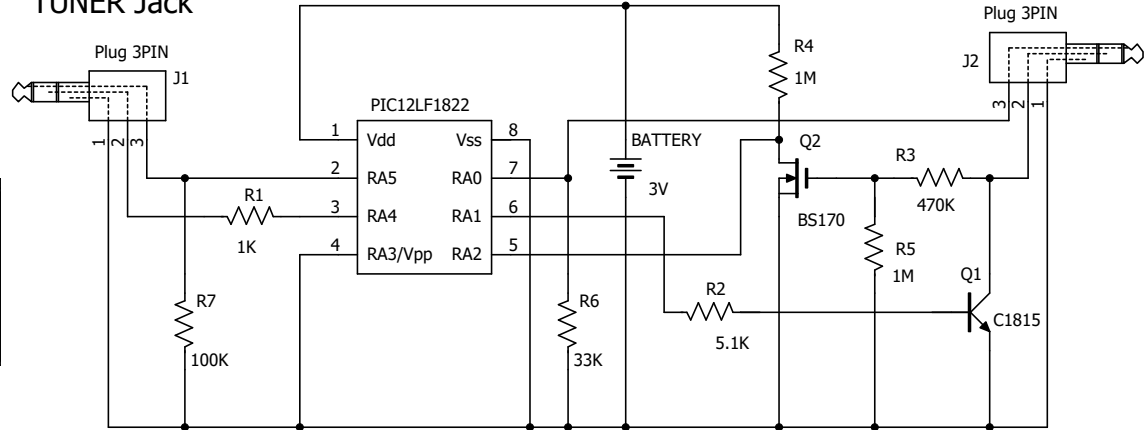

IC-705 TUNER Plug

to IC-705
TUNER Jack

to Elecraft T1
Remote Jack

BS170

2SC1815 (TOSHIBA)